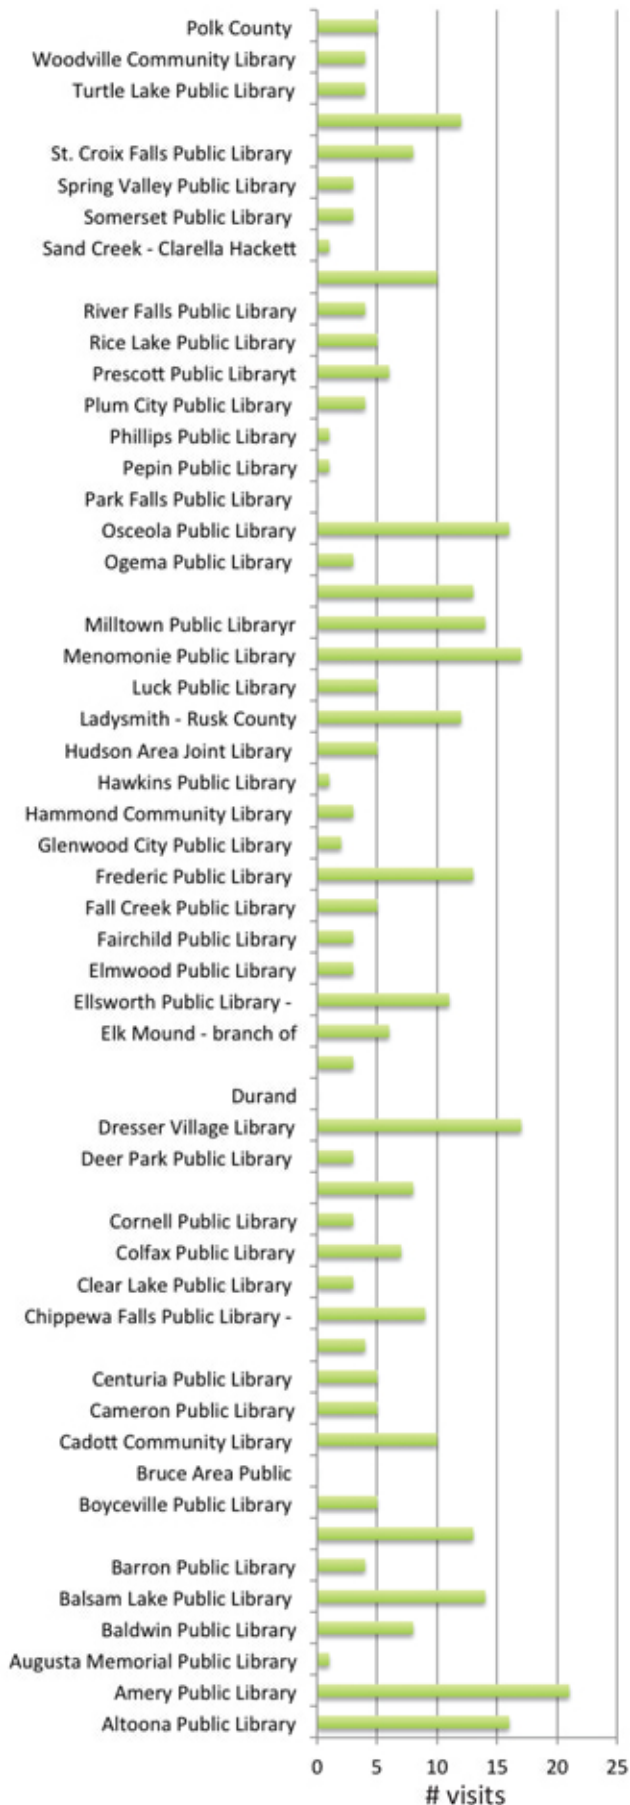

2014 LIBRARY VISITS BY IFLS STAFF

2014 LIBRARY VISITS BY IFLS STAFF

- Library Director, John Thompson
145 visits (35 libraries)
- PC Support Specialist, Kris Schwartz
102 visits (45 libraries)
- Library Development & Youth Services Coordinator, Leah Langby
28 visits (14 libraries)
- Reference & Interlibrary Loan Coordinator, Maureen Welch
24 visits (19 libraries)
- MORE staff, Lori Roholt, Kathy Setter & Julie Woodruff
47 visits
- Library Services Consultant, Gus Falkenberg
19 visits (15 libraries)

2014 LIBRARY VISITS BY MONTH